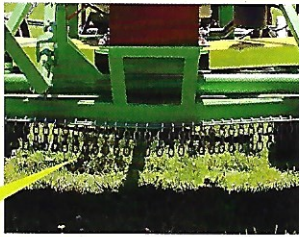

MANUFACTURED BY

SUPLEE HOLLOW MACHINE

255 Buchanan Road
Honey Brook, PA
717-371-3440

The Grass Hippo blends **tough durability** and **professional quality** into a commercial grade machine.

Its not your typical mower. With its welded frame, and fabricated deck, it gives you value that will last for years to come.

MOWING MADE EASY

STANDARD FEATURES:

Hydraulic Lift.

*Ratchet Available

Chains for Debris Throwing Control.

Hitch Height Adjustment Lever.

Easy Hookup.

KEEP YOUR PASTURES TRIMMED TO PREVENT WEEDS AND THISTLES

ROTARY DECK MOWERS

Heavy Duty Construction

Flexible Features

MODEL: GRASS HIPPO 76

PTO Drive
Cutting Dimensions: 90" Wide Cut
Mower Type: Heavy Duty, 3 Blade Finish Mower
Cutting Height: 2" to 12"